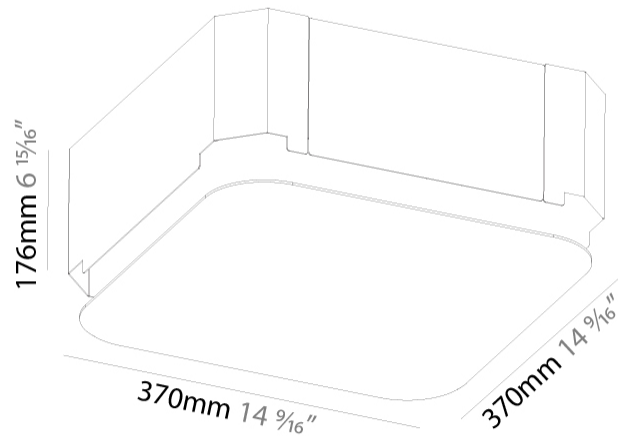

### PHYSICAL

Shape: Square  
Length (mm): 370  
Length (in): 14 <sup>9</sup>/<sub>16</sub>"  
Width (mm): 370  
Width (in): 14 <sup>9</sup>/<sub>16</sub>"  
Depth (mm): 176  
Depth (in): 6 <sup>15</sup>/<sub>16</sub>"  
Ceiling Thickness (mm): 10 / 12.5 / 15 / 25 / 30  
Ceiling Thickness (in): 3/8 or 1/2 or 9/16 or 1 or 1 3/16  
Min. Recessing Depth (mm): 200  
Min. Recessing Depth (in): 7 <sup>7</sup>/<sub>8</sub>"  
Light Distribution: Direct  
Weight (kg): 4.236  
Weight (lbs): 9.32  
Diffuser: PMMA - Opal  
Fixture Material: Extruded Aluminum / Steel  
Cut-out Measurements: 405mm / 15 15/16" x 405mm 15 15/16"  
Upon Request: Unique Sizes Unique Ceiling Thickness Unique Mounting Depth Spot Inserts

#### RATINGS AND CERTIFICATIONS

Certified By: Certified for North American Standards  
IP rating: IP20

200mm 7 <sup>7</sup>/<sub>8</sub>" 405mm x 405mm 15 <sup>15</sup>/<sub>16</sub>" x 15 <sup>15</sup>/<sub>16</sub>" 10 | 12 1/2 | 15 | 25 | 30mm 3/8" 1/2" 9/16" 1" 1 3/16"

#### PHYSICAL

Shape: Square
Length (mm): 370
Length (in): 14 9/16
Height (mm): 370
Depth (mm): 60
Height (in): 14 9/16
Depth (in): 2 3/8
Light Distribution: Direct
Weight (kg): 3.16
Weight (lbs): 6.94
Diffuser: PMMA - Opal
Fixture Finish: SSR / BKV / CWI / CRY / HAB / UFT / ITA / RUA / FTG / MYG / LOD / PUS / FRO / FUP / KIA / POP / BLS / SPG / MEY / GOH / GUM / CHC / COM / ABZ / JAG / OBR / MOS / ROR
Fixture Material: Extruded Aluminum / Steel