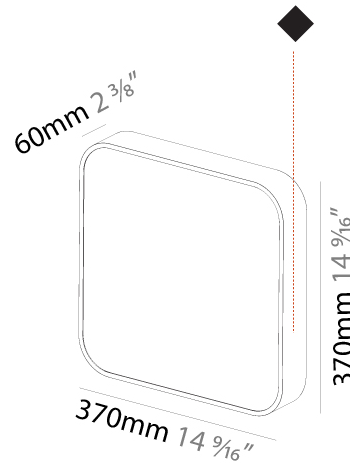

GENERAL

Series: Smoothy
Subseries: Smoothy Flat
Brand: Prolight
Division: Architectural
Mounting Type: Surface
Mounting Location: Ceiling
Subcategory: Ambient

PHYSICAL

Shape: Square
Length (mm): 370
Length (in): 14 9/16
Height (mm): 370
Depth (mm): 60
Height (in): 14 9/16
Depth (in): 2 3/8
Light Distribution: Direct
Weight (kg): 3.16
Weight (lbs): 6.94
Diffuser: PMMA - Opal
Fixture Finish: SSR / BKV / CWI / CRY / HAB / UFT / ITA / RUA / FTG / MYG / LOD / PUS / FRO / FUP / KIA / POP / BLS / SPG / MEY / GOH / GUM / CHC / COM / ABZ / JAG / OBR / MOS / ROR
Fixture Material: Extruded Aluminum / Steel

ELECTRICAL

Lamp Type: LED (Zhaga Standard)
Input Wattage (W): 13.2
Total Output Wattage (W): 12
Dimming: Non-Dimmable
Driver Included: Yes
Driver Location: Integrated
Driver Type: Constant Current - Universal
Driver Class: Class 2
Input Voltage (V): 120 - 277
Constant Current (MA): 350
Upon Request: (Not included - see components) Integral: 0-10Vdc dimming / Phase dimming 120Vac only

LED

Color Temperature (°K): 3000 / 3500 / 4000
Max. Delivered Lumen (lm): 1200 / 1225 / 1250
CRI: >80 CRI
Lamp Life (hrs): 50000

OPTICAL

RATINGS AND CERTIFICATIONS

Certified By: Certified for North American Standards
IP rating: IP20