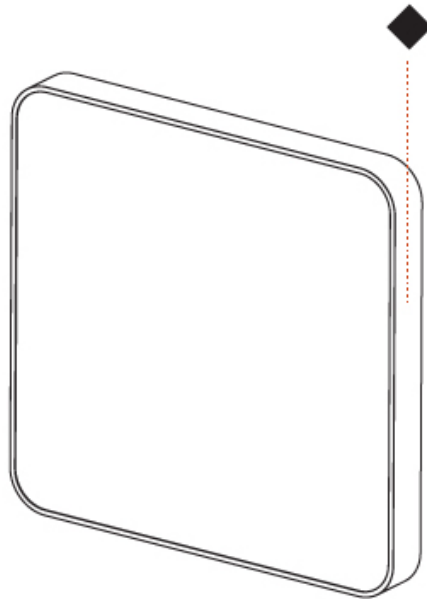

SMOOTHY FLAT SURFACE

A3D050-

PROJECT

TYPE

SPECIFIER

QUANTITY

DATE